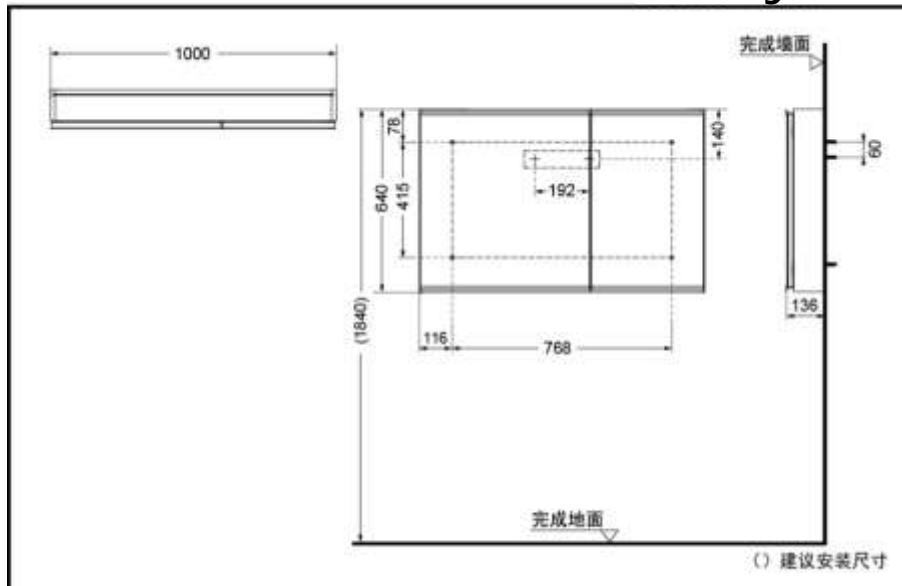

Cabinet side,  
inside :

KD

WC

### LMFC100GGGKD/LMFC100GGGWC Dressing Mirror

### SPECIFICS

Size : 1000\*640\*136mm