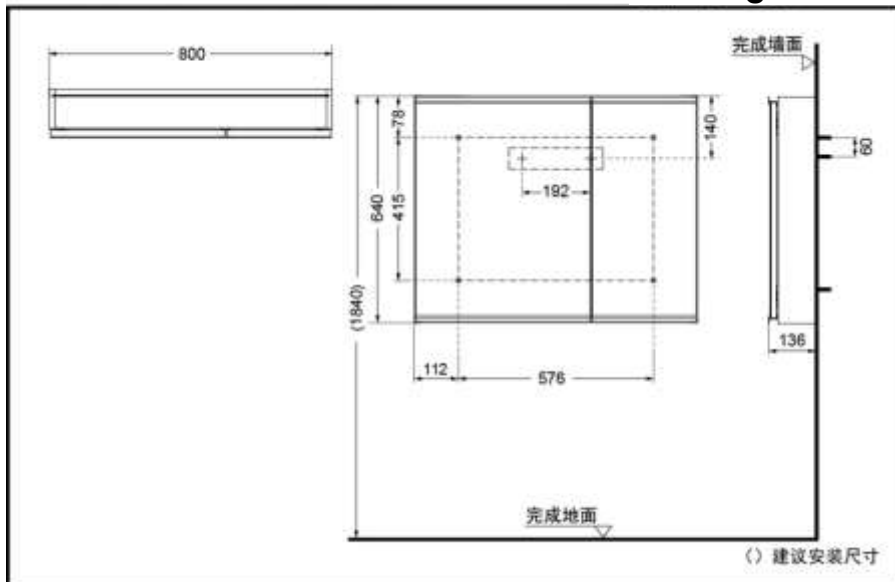

Cabinet side,  
inside :

KD

WC

### LMFC080GGGKD/LMFC080GGGWC Dressing Mirror

### SPECIFICS

Size : 800\*640\*136mm