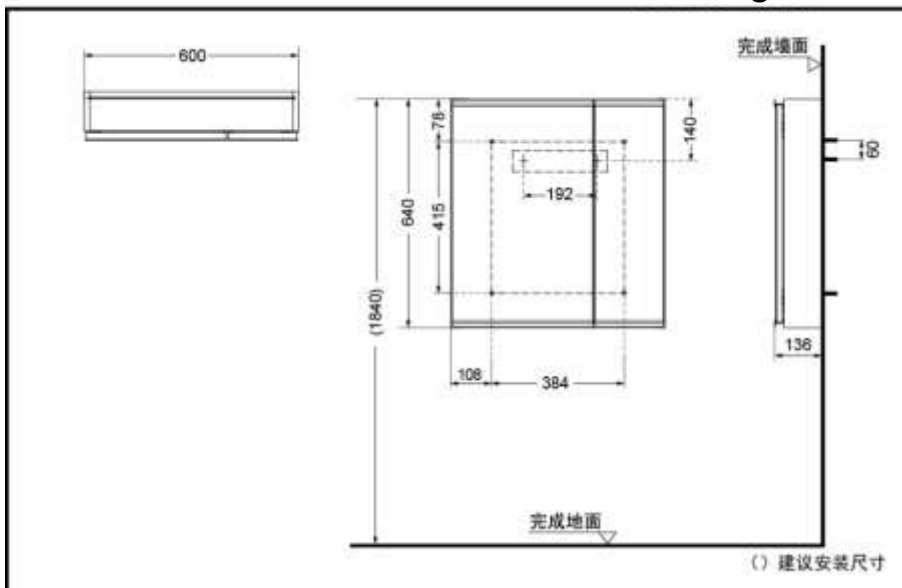

Cabinet side,
inside :

KD

WC

FEATURES

- Combine the functions of the mirror and the locker into one, with a fashionable and simple appearance。
- Convenient opening mode, more intimate, more convenient and more human design。
- The size of the storage compartment can be adjusted freely, and the items can be placed more flexibly。

LMFC060GGGKD/LMFC060GGGWC Dressing Mirror

SPECIFICS

Size : 600*640*136mm