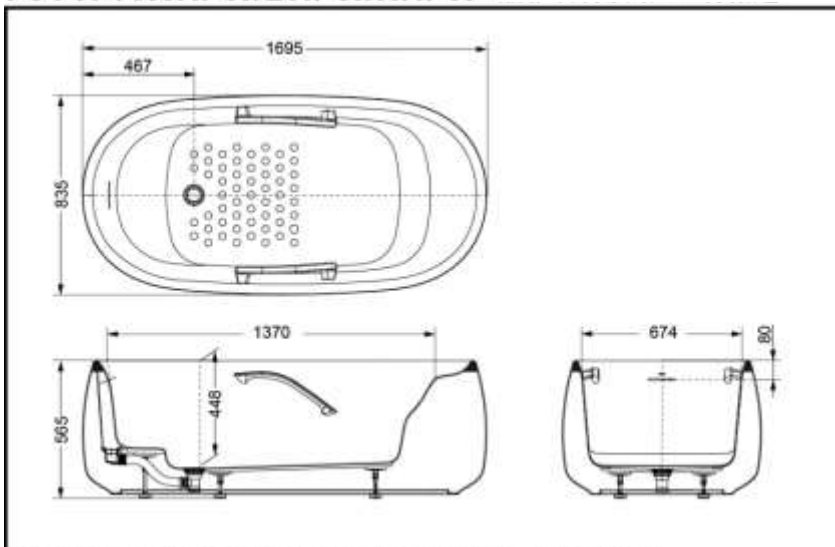

TOTO

Galaline bathtub

- PJY1744WHPW#GW**
(High gloss with handle)
- PJY1744BHPW#GW**
(High gloss with handle)
- PJY1744NHPW#GW**
(High gloss with handle)

Sealing cover
(white)

Recline
comfort

Handrails are available in three colors :

SPECIFICS

Size:1695x836x565mm
Capacity:229L
Remarks: Pedal drainage fitting included

PJY1744WHPW/BHPW/NHPW Galaline bathtub

*TOTO(CHINA) CO.,LTD. All rights reserved.

TOTO(CHINA) CO.,LTD. www.toto.com.cn