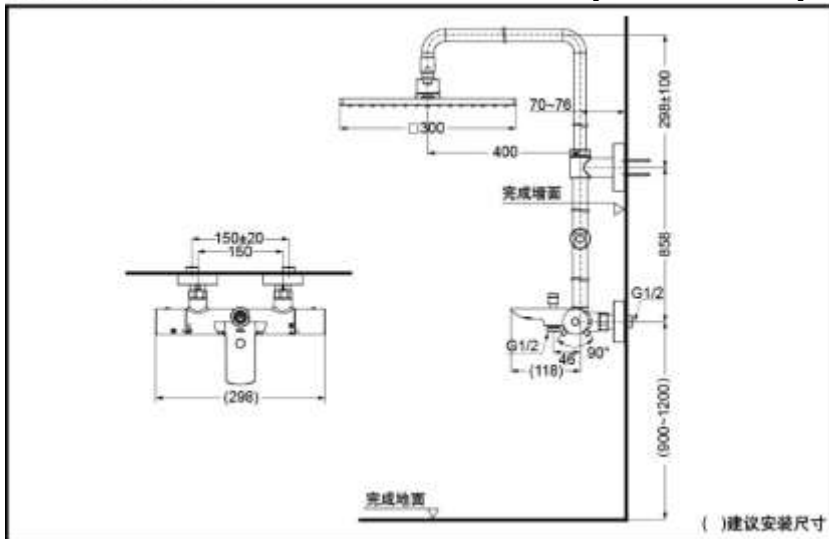

## TBW08405C Wall-Mount Shower Bar(Thermostatic)

TOTO(CHINA) CO.,LTD. All rights reserved.  
TOTO(CHINA) CO.,LTD. www.toto.com.cn

TBW08405C

TBW08405C#BN

TBW08405C#PFG

TBW08405C#PBR

TBW08405C#MBL