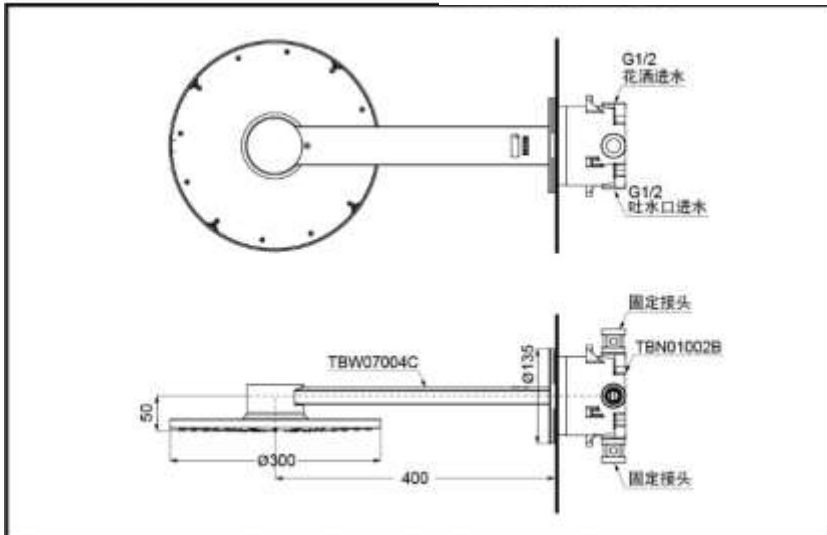

## TBW07004C+TBN01002B Wall-Mount Shower Head