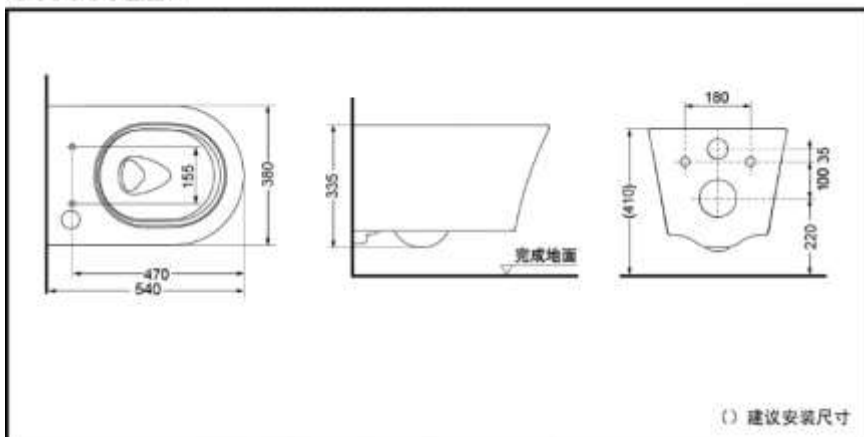

CW553EB Toilet with Concealed Flush Tank

OTHERS

Recommend fittings :

Concealed Flush Tanks(auto flush) : WH173BAT-553EB

Concealed Flush Tanks : WH173BT-553EB

Washlet:TCF34570GCN, TCF33370GCN.

Cushion toilet cover :

TC384CVKR