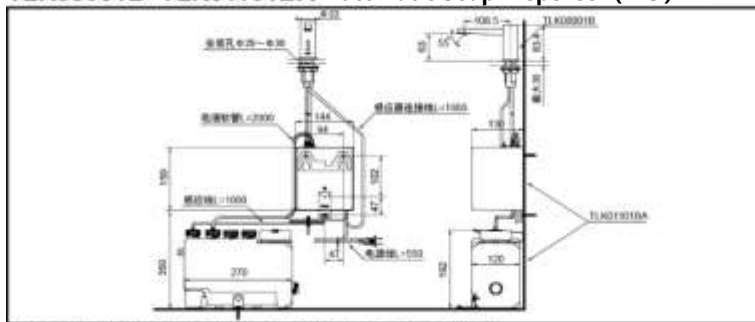

OTHERS

Recommend fittings :
TLE23001B , TLE25001B.

TLK08001B+TLK01101BA Automatic Soap Dispenser (AC)

TOTO(CHINA) CO.,LTD. All rights reserved.