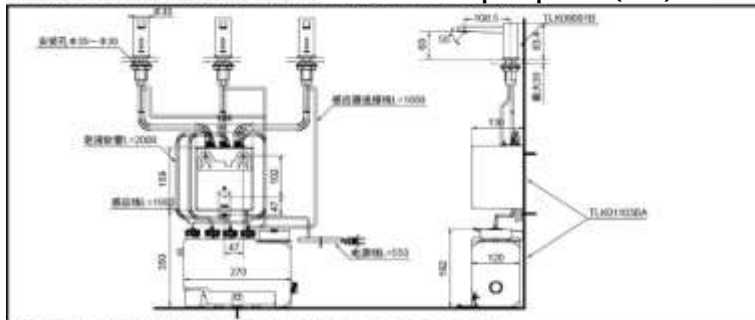

TLK08001B+TLK01103BA Automatic Soap Dispenser (AC)

TOTO(CHINA) CO.,LTD. All rights reserved.