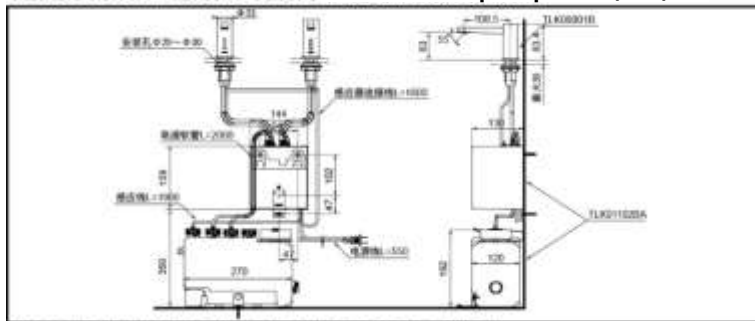

TLK08001B+TLK01102BA Automatic Soap Dispenser (AC)

TOTO(CHINA) CO.,LTD. All rights reserved.