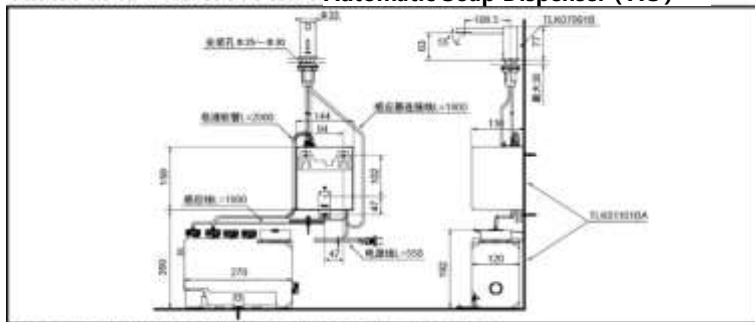

OTHERS

Recommend fittings :
TLE24001B , TLE26001B ,
TLE27001B , TLE28001B.

TLK07001B+TLK01101BA Automatic Soap Dispenser (AC)

TOTO(CHINA) CO.,LTD. All rights reserved.