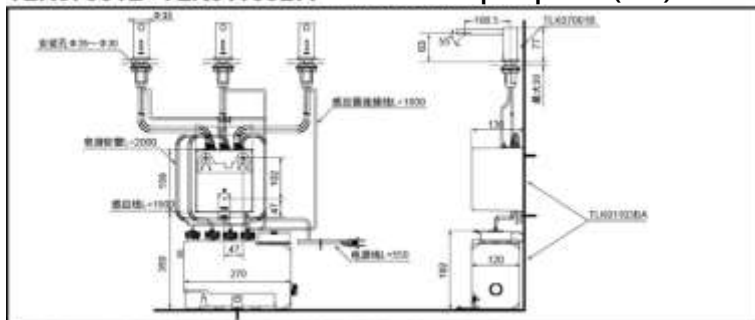

TLK07001B+TLK01103BA Automatic Soap Dispenser (AC)

TOTO(CHINA) CO.,LTD. All rights reserved.