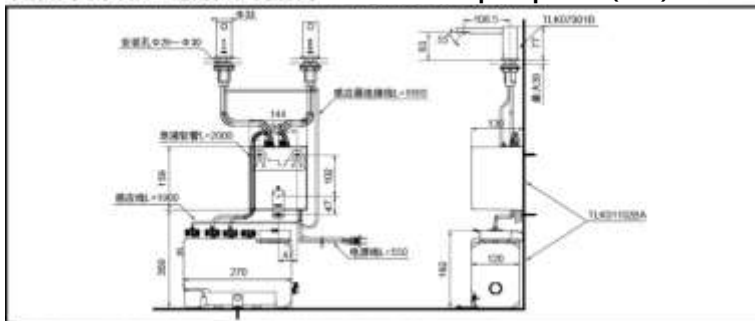

TLK07001B+TLK01102BA Automatic Soap Dispenser (AC)

TOTO(CHINA) CO.,LTD. All rights reserved.