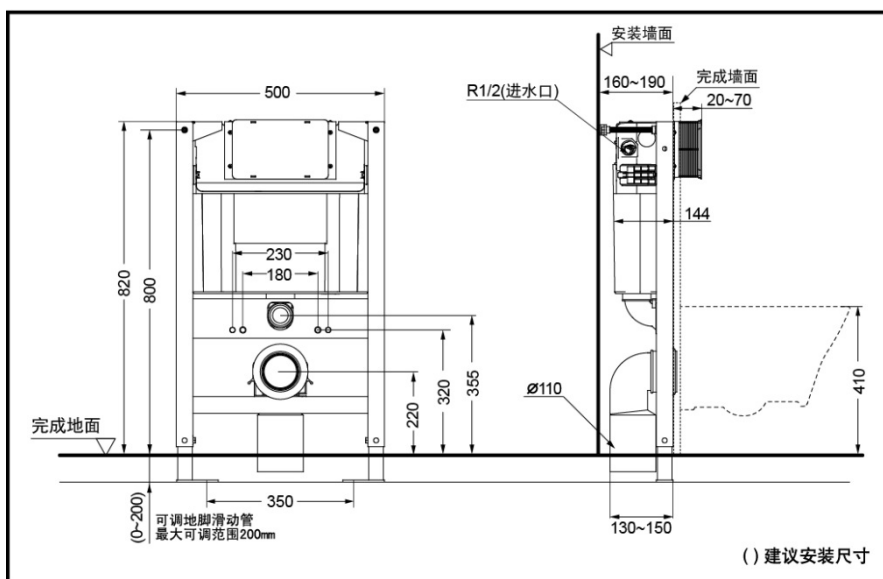

TOTO

Concealed Flush Tank

WH143B-572EB

WATER
SAVING

FEATURES

- 3.0L/4.5L dual flush design.
- Low water tank, suitable for highly restricted area, mounting panel can be operated on the front or above.
- Fast loading design for tank fittings and panel, more easy for installation and maintenance.

SPECIFICS

Size: W500xD144xH820mm
Flush Volume: 3.0L/4.5L
Water Inlet Requirement:
0.05MPa(Dynamic Pressure)
~0.75MPa(Static Pressure)
Water Efficiency Grade:
Grade 1

Others

Recommend fittings :

Tank Panel:

MB170 Series/MB174 Series/
MB176G/MB171M/MB175M
Toilet: CW572EB

WH143B-572EB Concealed Flush Tank

TOTO(CHINA) CO.,LTD. All rights reserved.

TOTO(CHINA) CO.,LTD. www.toto.com.cn