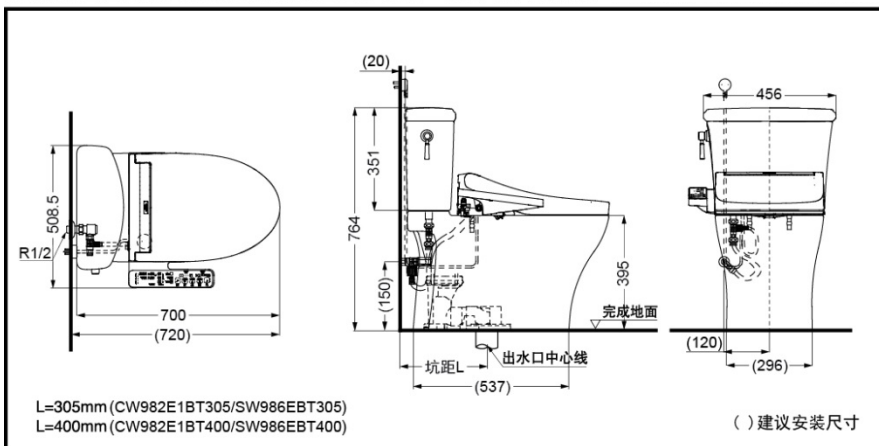

TOTO(CHINA) CO.,LTD. All rights reserved.

TOTO(CHINA) CO.,LTD. www.toto.com.cn