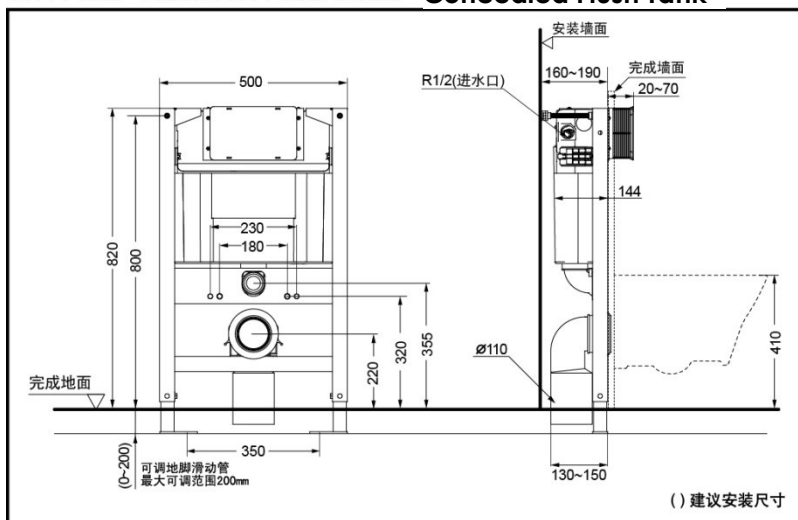

TOTO

Concealed Flush Tank

Water Saving

WH142B-762B

FEATURES

- 3.3L/4.8L dual flush design.
- Low water tank, suitable for highly restricted area, mounting panel can be operated on the front or above.
- Fast loading design for tank fittings and panel, more easy for installation and maintenance.

SPECIFICS

Flush Volume: 3.3L/4.8L
Water Inlet Requirement:
0.05MPa(Dynamic Pressure)
~0.75MPa(Static Pressure)
Water Efficiency Grade:
Grade 1

WH142B-162B/WH142B-762B Concealed Flush Tank

*TOTO(CHINA) CO.,LTD. All rights reserved.