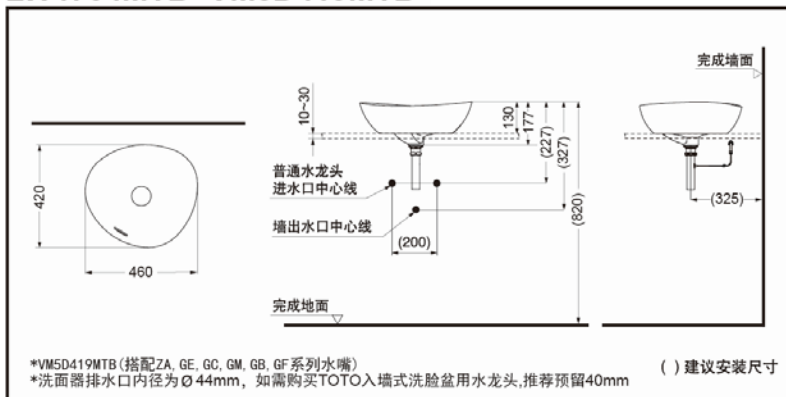

TOTO Above Counter Lavatory

CLEAN MATTE

Linear
Ceram

※Need to match different drainages

VM5D419MTB#XW (fits ZA/GE/GC/GM/GB/GF faucet series)

VM5D417MTB#XW (fits other TOTO faucet series)

LW4704MTB+VM5D419MTB

Above Counter Lavatory

*TOTO(CHINA) CO.,LTD. All rights reserved.

LW4704MTB+VM5D417MTB

Above Counter Lavatory

*TOTO(CHINA) CO.,LTD. All rights reserved.

TOTO(CHINA) CO.,LTD. www.toto.com.cn

LW4704MTB#CMW

VM5D419MTB#XW

VM5D417MTB#XW

(Drainage Fitting)

FEATURES

- Clean Matte technique applied, a basin of texture quality with more smooth surface, easy clean.
- Asymmetrical design breaks the routine, Handcraft like techniques applied. Product vision differs from angles and lighting conditions.
- Linear Ceram technique applied, thickness of basin wall is just half of pervious products, but the strength doubles.
- Harmonious appearance with ZA series faucets, brings pleasant and comfort feeling.

SPECIFICS

Size : 460x420x177mm

Practical capacity : 3.5L

Others

Recommend fittings :

Faucet TLP03301B