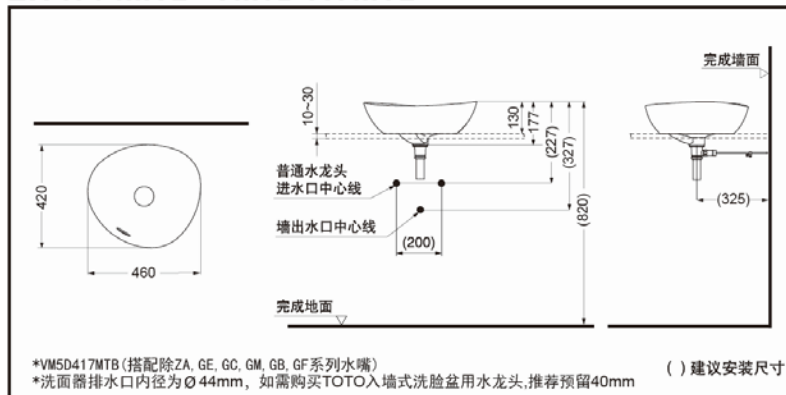

TOTO Above Counter Lavatory

CLEAN MATTE

Linear
Ceram

※Need to match different drainages

VM5D419MTB#XW (fits ZA/GE/GC/GM/GB/GF faucet series)

VM5D417MTB#XW (fits other TOTO faucet series)

LW4704MTB+VM5D419MTB

Above Counter Lavatory

*TOTO(CHINA) CO.,LTD. All rights reserved.

LW4704MTB+VM5D417MTB

Above Counter Lavatory

*TOTO(CHINA) CO.,LTD. All rights reserved.

TOTO(CHINA) CO.,LTD. www.toto.com.cn

LW4704MTB#CMW

VM5D419MTB#XW

VM5D417MTB#XW

(Drainage Fitting)

FEATURES

- Clean Matte technique applied, a basin of texture quality with more smooth surface, easy clean.
- Asymmetrical design breaks the routine, Handcraft like techniques applied. Product vision differs from angles and lighting conditions.
- Linear Ceram technique applied, thickness of basin wall is just half of pervious products, but the strength doubles.
- Harmonious appearance with ZA series faucets, brings pleasant and comfort feeling.

SPECIFICS

Size : 460x420x177mm

Practical capacity : 3.5L

Others

Recommend fittings :

Faucet TLP03301B