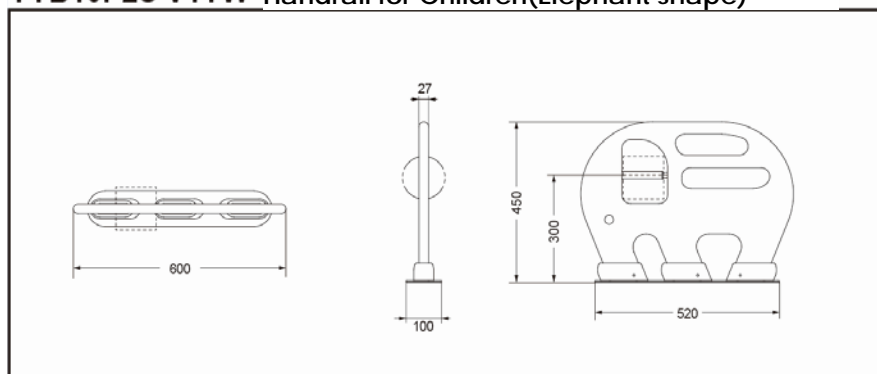

FEATURES

- Eco-friend wood material, lovely elephant shape, customized for children.
- Reasonable height for children to grab and keep balance, help adult's caring.
- with a paper holder for convenient use.

SPECIFICS

Size : 600x450x100mm

YYB10P2S V1YW Handrail for Children(Elephant shape)

*TOTO(CHINA) CO.,LTD. All rights reserved.

Others

Recommend fittings :
Toilet :CS300B VB