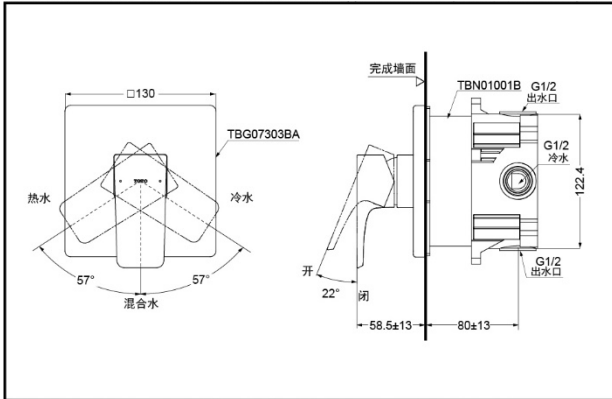

TOTO

Wall-Mount Mixer/Valve + Box

TBG07303BA
(On/Off Switch)

TBG07304BA
(2-Way Diverter with off)

Univalve Box
TBN01001B

Univalve Box
TBN01001B

Comfort
Glide

Mini Unit

TBG07303BA
TBG07304BA

FEATURES

- Elegant appearance.
- Beautiful curves reveal elegant taste.
- Easy installation and usage.

SPECIFICS

Water Inlet Requirement:
0.05MPa (Dynamic Pressure) ~ 1.0MPa (Static Pressure)

Others

Series: GE
Recommend fittings :
G series Shower

TBG07303BA+TBN01001B Wall-Mount Mixer/Valve+Box

*TOTO(CHINA) CO.,LTD. All rights reserved.