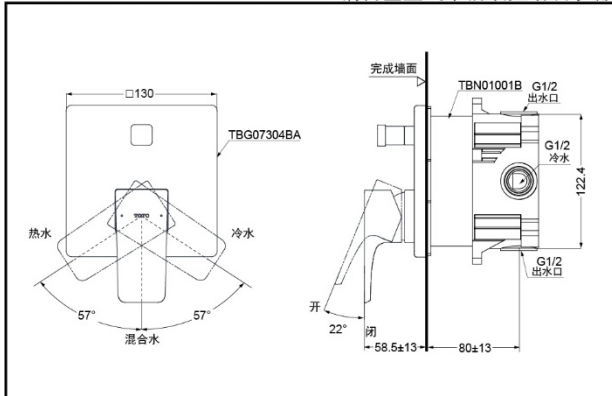

TBG07303BA
TBG07304BA

FEATURES

- Elegant appearance.
- Beautiful curves reveal elegant taste.
- Easy installation and usage.

SPECIFICS

Water Inlet Requirement:
0.05MPa (Dynamic Pressure) ~ 1.0MPa (Static Pressure)

Others

Series: GE
Recommend fittings :
G series Shower

TBG07303BA+TBN01001B Wall-Mount Mixer/Valve+Box

*TOTO(CHINA) CO.,LTD. All rights reserved.

TBG07304BA+TBN01001B Wall-Mount Mixer/Valve+Box

*TOTO(中国)有限公司对其产品规格和尺寸图保留权利 同时 如未显示请洽
*TOTO(CHINA) CO.,LTD. All rights reserved.
TOTO(CHINA) CO.,LTD. www.toto.com.cn