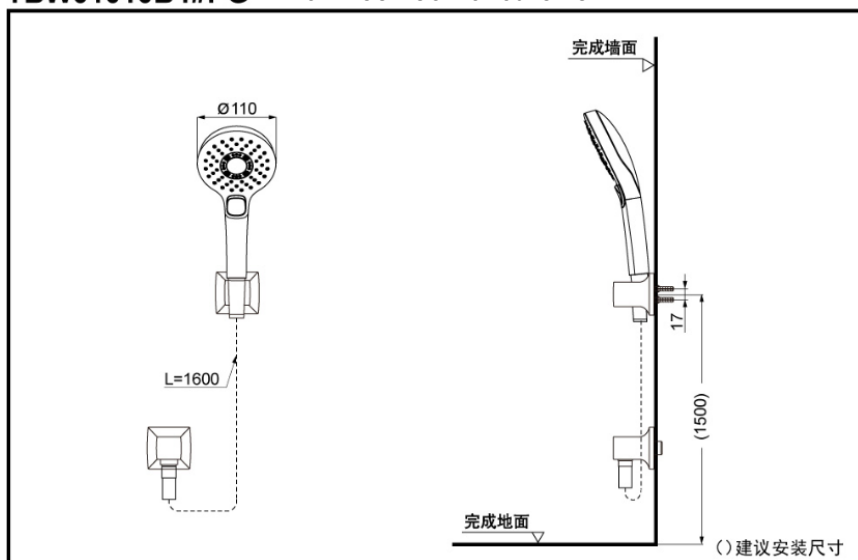

FEATURES

- Clean and gorgeous profile creates a neat bathing environment.
- Clean and vivid profile.
- 3 modes function makes showering more comfortable with less water consumption.

雨温

雨幻

雨醒

节水
技术

SPECIFICS

Water Efficiency : Grade 2
 Water Inlet Requirement :
 0.05MPa(dynamic pressure) ~
 0.75MPa(static pressure)

TBW01010B4
TBW01010B4#PG Wall-Mounted Handshower

*TOTO(CHINA) CO.,LTD. All rights reserved.

Others