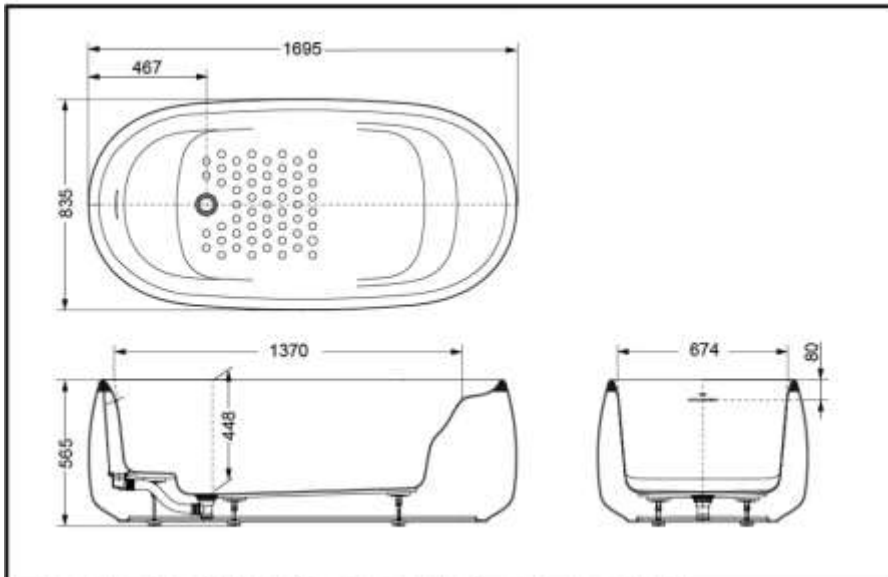

### FEATURES

- The combination of floating feeling, stability and being wrapped makes the ergonomics fully evolve into the bathing experience 。
- The perfect combination of "thick feeling" and "light feeling" 。
- Multi purpose design provides a new way to enter the bath 。
- The drainage integrated with the bathtub is refreshing 。

### SPECIFICS

Size : 1695x835x565mm  
Full water capacity : 229L