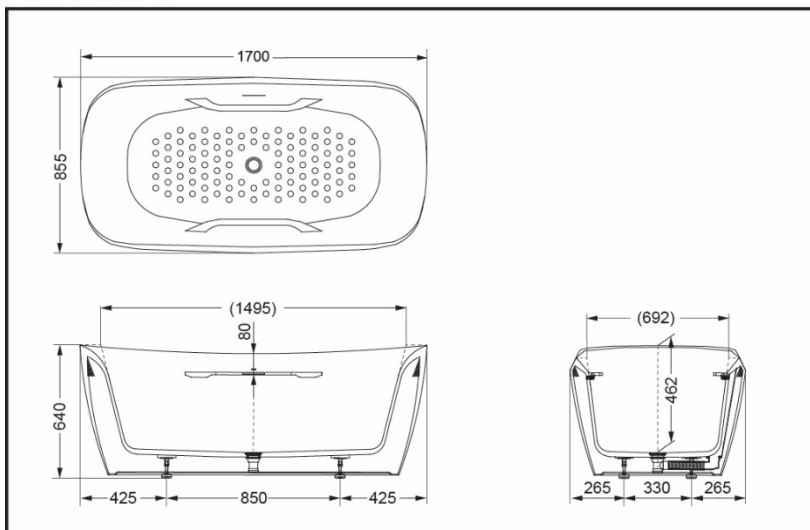

- PJY1734PW#MW ( Matt, w/o handle )
- PJY1734PW#GW ( High gloss, w/o handle )
- PJY1734HPW#MW ( Matt with handle )
- PJY1734HPW#GW ( High gloss with handle )

### SPECIFICS

Size: 1700x855x640mm  
 Capacity: 273L  
 Remarks: Pedal drainage fitting included

PJY1734PW  
 PJY1734HPW Galaline bathtub

\*TOTO(CHINA) CO.,LTD. All rights reserved.