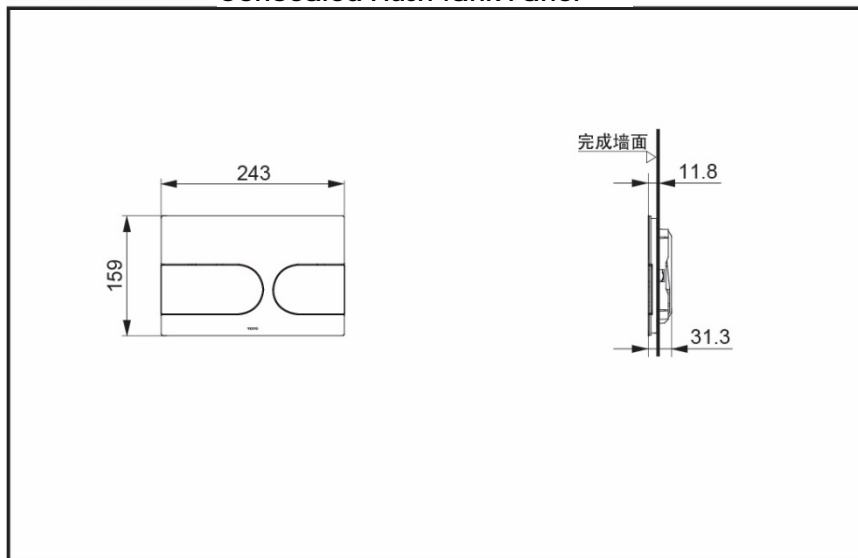

MB175M#SS

FEATURES

- Twin-button design, flexible and convenient, water saving.
- Brushed stainless steel exterior, beautiful and elegant.

SPECIFICS

Size : 243x159x31.3mm

MB175M#SS Concealed Flush Tank Panel