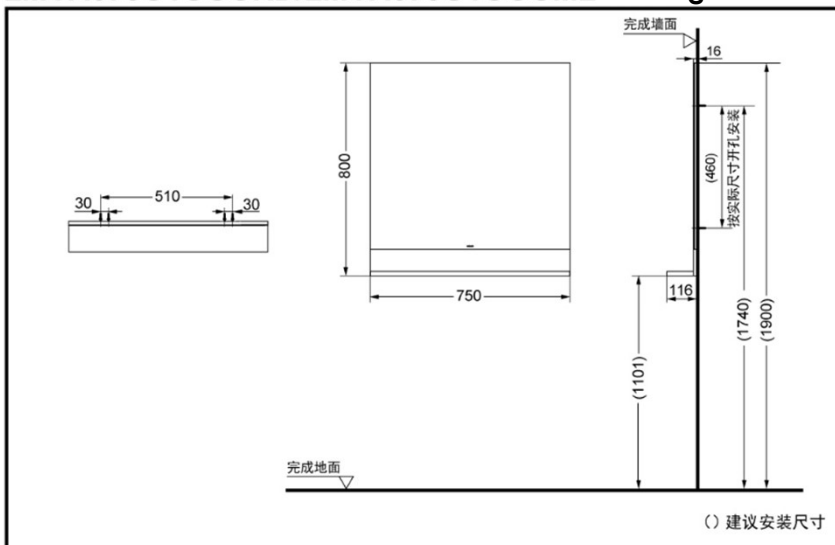

### SPECIFICS

Size:750x800x116mm

Colors:

White: LMCA075G1GGGWC

Grey : LMCA075G1GGGKD

Wood: LMCA075G1GGGML

**LMCA075G1GGGWC/  
LMCA075G1GGGKD/LMCA075G1GGGML Dressing Mirror**

\*TOTO(CHINA) CO.,LTD. All rights reserved.