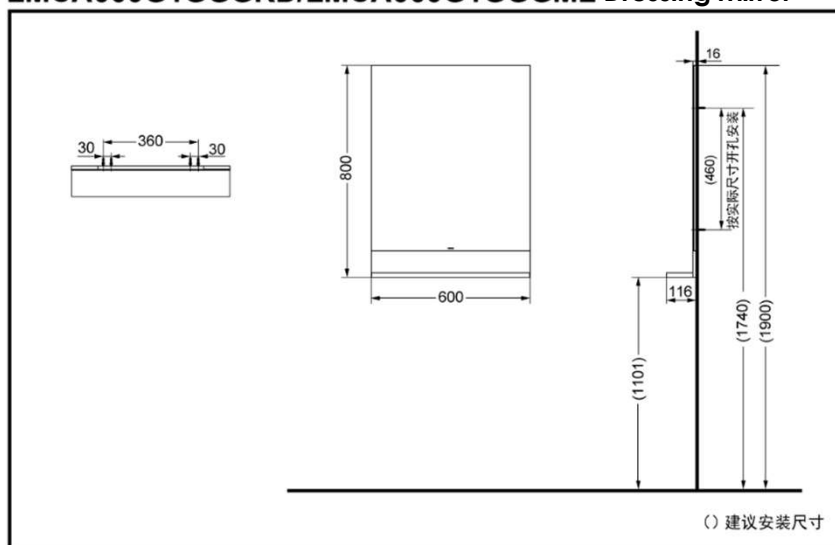

TOTO

Dressing Mirror

White Grey Wood

LMCA060G1GGGWC
LMCA060G1GGGKD
LMCA060G1GGGML

FEATURES

- Modern minimalist style, simple with relieved stability.
- Mirror lines and cabinet supplement each other, bringing bright sense of space.
- Lower shelf for placing articles of daily use.

SPECIFICS

Size: 600x800x116mm

Colors:

White: LMCA060G1GGGWC

Grey : LMCA060G1GGGKD

Wood: LMCA060G1GGGML

LMCA060G1GGGWC/ LMCA060G1GGGKD/LMCA060G1GGGML Dressing Mirror

*TOTO(CHINA) CO.,LTD. All rights reserved.