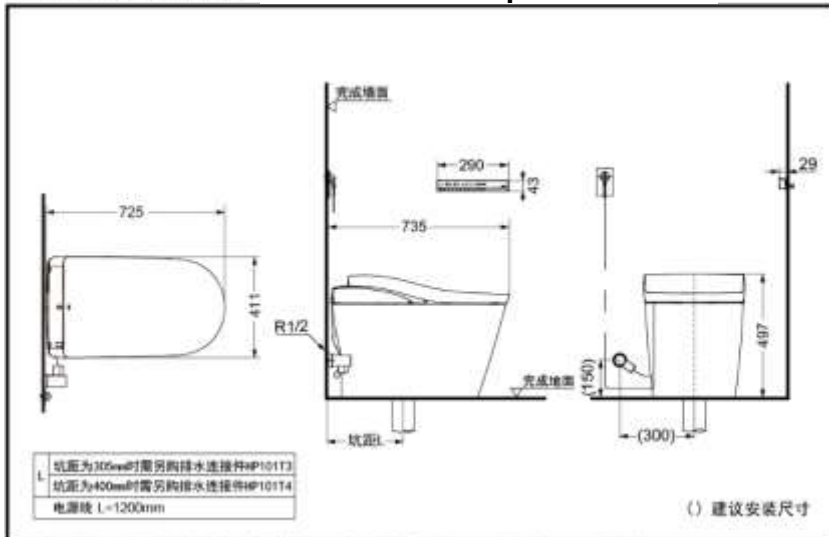

CES8E120KCN NEOREST One-piece Toilet

SPECIFICS

Size : 725*411*497mm

Dual Flush Volume : 3.0/3.8L

Nominal water consumption : 3.3L

Water Efficiency : Grade2

Drainage mode : Underneath Drainage

Flushing mode : Vortex siphon type

Rough-in :

HP101T3#00(Rough-in305mm)

HP101T4#00(Rough-in400mm)

Water Inlet Requirement :

0.05MPa(Dynamic Pressure)~0.75MPa(Static Pressure)

Power : 834W

Max Power : 1448W

Power Source : 220V50Hz