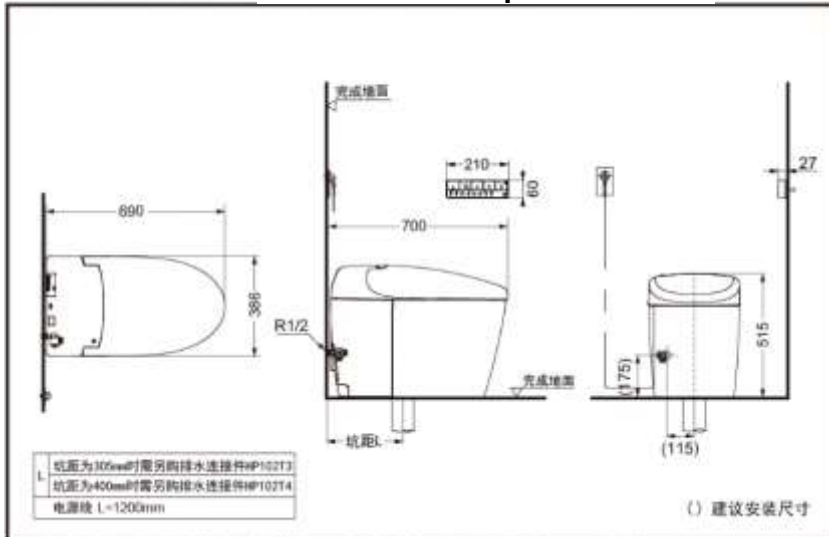

## NEOREST One-piece Toilet RS

NEOREST

**CES8A410KCN**  
**Function part**  
**TCF8A410KCN#W**  
**Toilet part**  
**CS921B-8A410#XW**  
**Toilet drain**  
**HP102T3#00**  
**HP102T4#00**

### CES8A410KCN NEOREST One-piece Toilet

### SPECIFICS

Size : 690\*386\*515mm  
 Dual Flush Volume : 3.0/3.8L  
 Nominal water consumption : 3.3L  
 Water Efficiency : Grade2  
 Drainage mode : Underneath Drainage  
 Flushing mode : Vortex siphon type  
 Rough-in :  
 HP102T3#00(Rough-in305mm)  
 HP102T4#00(Rough-in400mm)  
 Water Inlet Requirement :  
 0.05MPa(Dynamic Pressure)~  
 0.75MPa(Static Pressure)  
 Power : 819W  
 Max Power : 1428W  
 Power Source : 220V50Hz