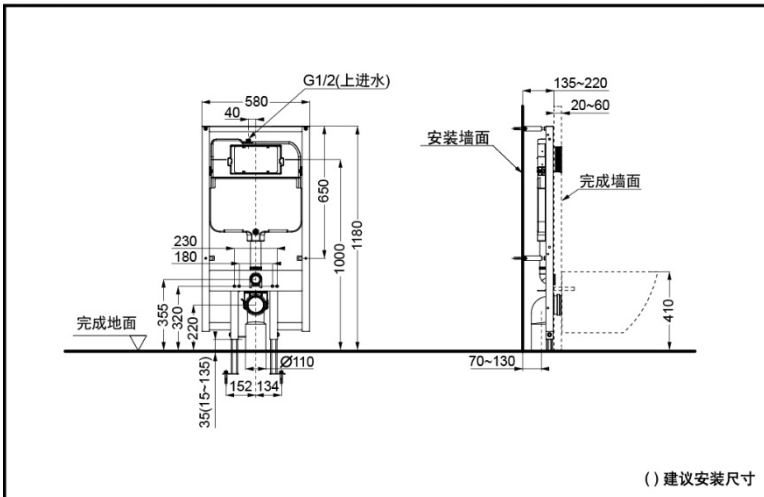

TOTO

Concealed Flush Tank

WH172B-162B
WH172B-762B

Reduce
The Water

FEATURES

- 3.3L/4.8L dual flush design.
- Thinner tank for only 85mm thickness, space saving and better adaptability.
- Fast loading design for tank fittings and panel, more easy for installation and maintenance.

SPECIFICS

Flush Volume : 3.3L/4.8L
Water Inlet Requirement :
0.05MPa(Dynamic Pressure)
~0.75MPa(Static Pressure)
Water Efficiency Grade :
Grade 1

WH172B-162B/WH172B-762B Concealed Flush Tank

*TOTO(CHINA) CO.,LTD. All rights reserved.