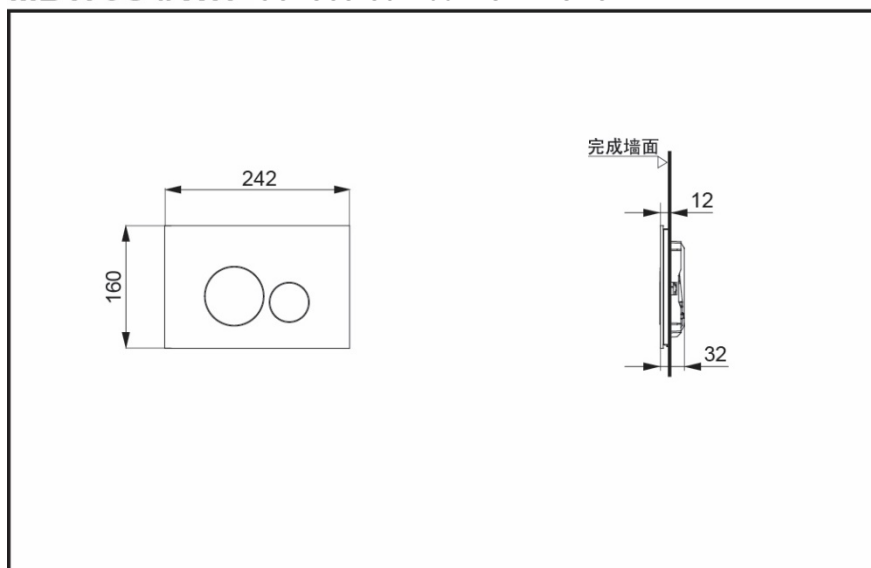

MB176G #WH Concealed Flush Tank Panel

*TOTO(CHINA) CO.,LTD. All rights reserved.

Others

Recommend fittings :
VRT concealed flush tank