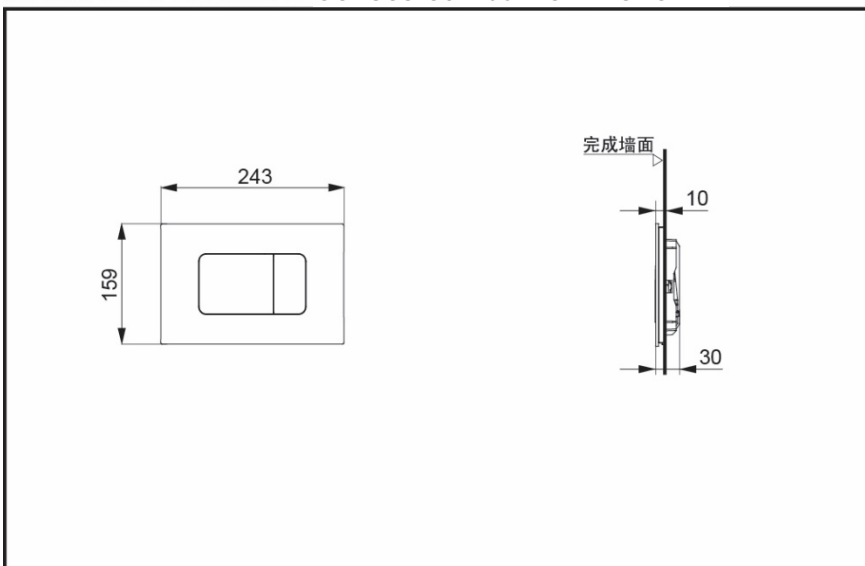

SPECIFICS

Size : 243x159x30mm

MB170P #WH/#SS Concealed Flush Tank Panel

Others

Recommend fittings :
VRT concealed flush tank