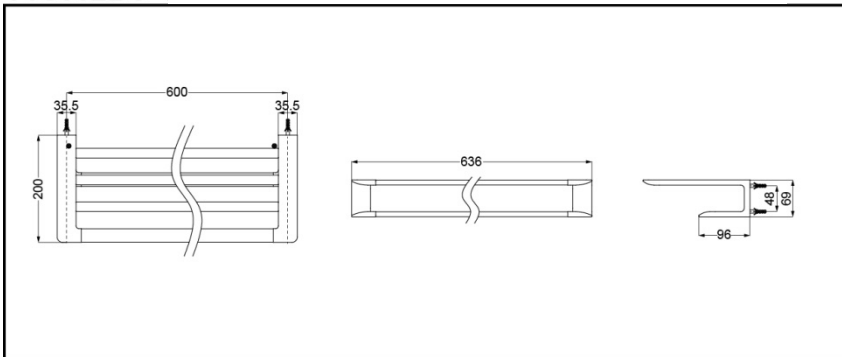

YTS902BC

YTS902BC

FEATURES

- Elegant appearance.
- Beautiful curves reveal elegant taste.
- Easy installation and usage.

SPECIFICS

Size: 636x200x69mm

YTS902BC Towel Shelf

*TOTO(CHINA) CO.,LTD. All rights reserved.