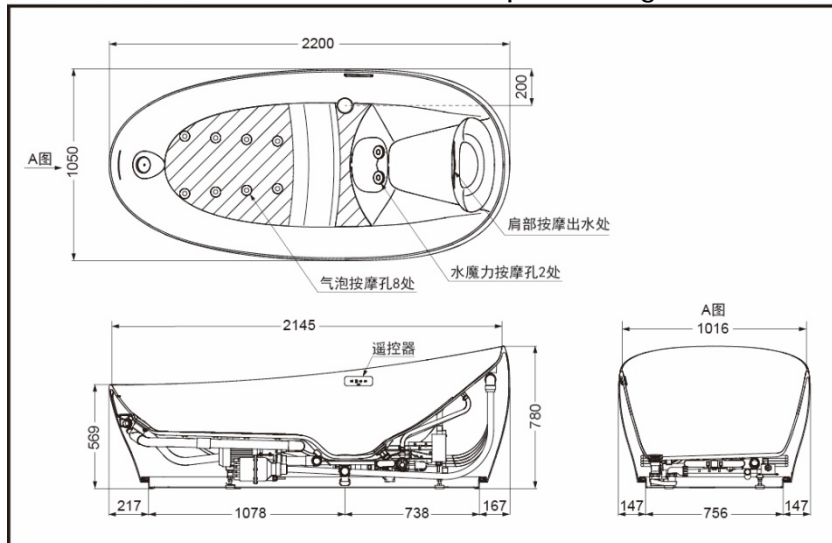

SPECIFICS

Size: 2200x1050x780mm

Volume: 293L

Nozzle amount: 10

Massage style: Whirlpool & bubble

Power source: 220V

Power: 700W

PJYD2200PW Galaline Bubble & Whirlpool Massage Bathtub