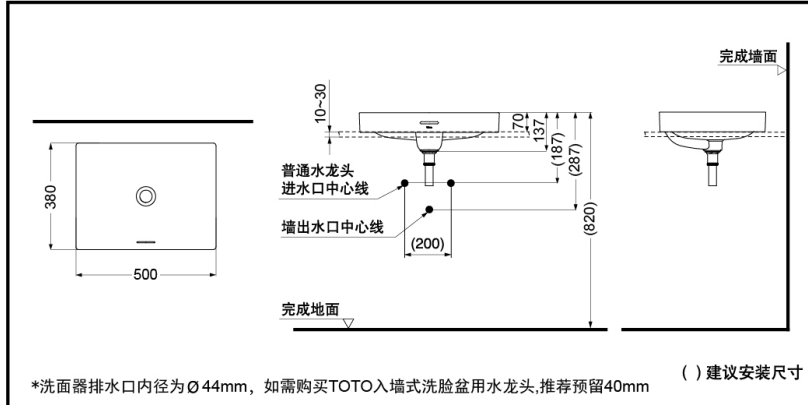

TOTO Above Counter Lavatory

LW4715B

LW4716B

LW4715B
LW4716B

LinearCeram Cefiontect

FEATURES

- Above counter lavatory, a sharp linear design that matches modern architectural spaces.
- TOTO's brand new LinearCeram technology creates natural roundness with ultra-thin frame, splash-proof, comfortable usage experience.
- Two sizes available for variable sanitary spaces.
- With CeFiONtect and smooth surface exceeding nanometer-class designed for providing no gap to contain adhered stain and ensuring easier cleaning Without need of excessive water and detergent.

SPECIFICS

Size :

LW4715B:500x380x70mm

LW4716B:600x380x70mm

Remarks: Special drainage fittings included

LW4715B Above Counter Lavatory

TOTO(CHINA) CO.,LTD. All rights reserved.

LW4716B Above Counter Lavatory

TOTO(CHINA) CO.,LTD. All rights reserved.

TOTO(CHINA) CO.,LTD. www.toto.com.cn

OTHERS

Recommend fittings :

Stainless steel lavatory faucet
TLP02304B