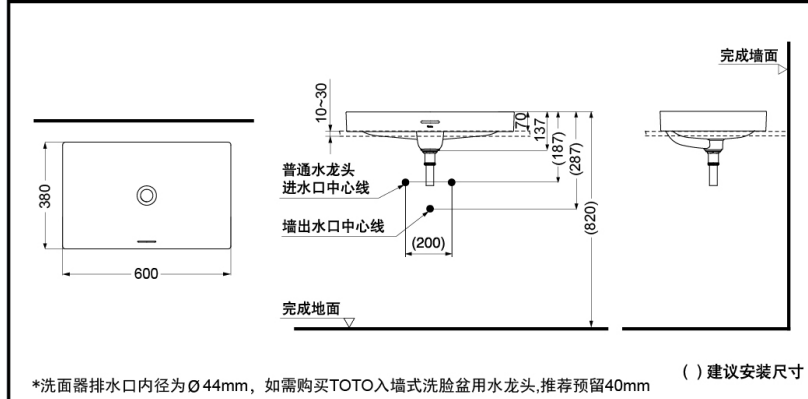

TOTO Above Counter Lavatory

LW4715B

LW4716B

LW4715B
LW4716B

LinearCeram Cefiontect

FEATURES

- Above counter lavatory, a sharp linear design that matches modern architectural spaces.
- TOTO's brand new LinearCeram technology creates natural roundness with ultra-thin frame, splash-proof, comfortable usage experience.
- Two sizes available for variable sanitary spaces.
- With CeFiONtect and smooth surface exceeding nanometer-class designed for providing no gap to contain adhered stain and ensuring easier cleaning Without need of excessive water and detergent.

SPECIFICS

Size :

LW4715B:500x380x70mm

LW4716B:600x380x70mm

Remarks: Special drainage fittings included

LW4715B Above Counter Lavatory

TOTO(CHINA) CO.,LTD. All rights reserved.

LW4716B Above Counter Lavatory

TOTO(CHINA) CO.,LTD. All rights reserved.

TOTO(CHINA) CO.,LTD. www.toto.com.cn

OTHERS

Recommend fittings :

Stainless steel lavatory faucet
TLP02304B