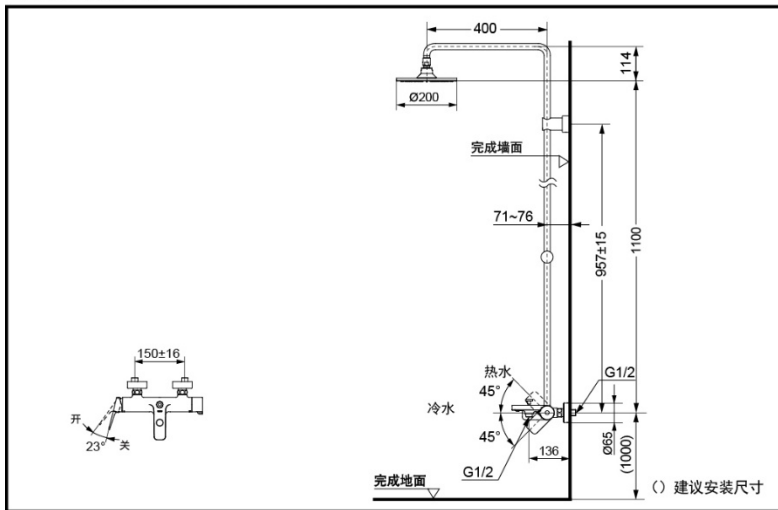

DM918CAR (triple switch)

Reduce
The Water

Aerial

FEATURES

- Simple and gorgeous design.
- Thermostatic water for a more comfortable bathing experience.
- Easy to use.

DM918CAR Shower Bar

*TOTO公司保留对其产品规格和尺寸更改的权利。届时，恕不另行通知。

*TOTO(CHINA) CO.,LTD. All rights reserve.

SPECIFICS

Water supply:

0.1MPa(Dynamic Pressure)

~1.0MPa(Static Pressure)

OTHERS

Series: Resna series

Recommend fittings