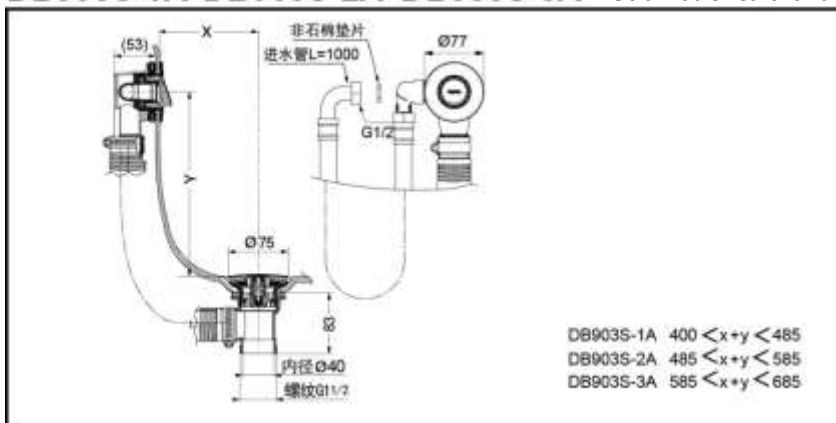

SPECIFICS

Net Weight:

1A/B: 1.32Kg

2A/B: 1.35Kg

3A/B: 1.38Kg

OTHERS

Recommend fittings :

TBG05301B (only)

Drain connection hose:

NTX0200

DB903S-1A DB903S-2A DB903S-3A Pedal bathtub drainage

TOTO(CHINA) CO.,LTD. All rights reserved.

DB903S-1B DB903S-2B DB903S-3B Pedal bathtub drainage

TOTO(CHINA) CO.,LTD. All rights reserved.