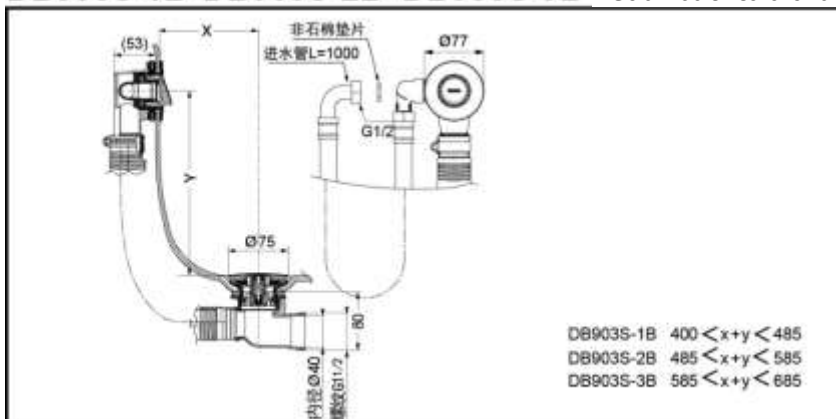

SPECIFICS

Net Weight:

1A/B: 1.32Kg

2A/B: 1.35Kg

3A/B: 1.38Kg

OTHERS

Recommend fittings :

TBG05301B (only)

Drain connection hose:

NTX0200

DB903S-1A DB903S-2A DB903S-3A Pedal bathtub drainage

TOTO(CHINA) CO.,LTD. All rights reserved.

DB903S-1B DB903S-2B DB903S-3B Pedal bathtub drainage

TOTO(CHINA) CO.,LTD. All rights reserved.