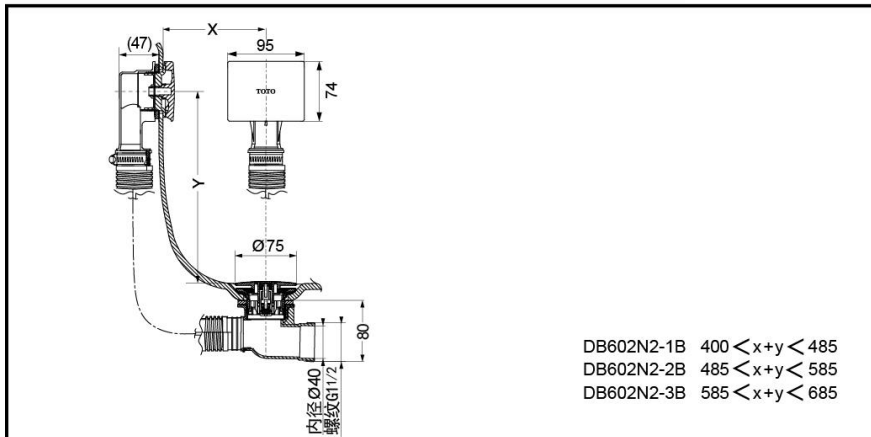

DB602N2-1B DB602N2-2B DB602N2-3B Bathtub Drainage

TOTO(CHINA) CO.,LTD. All rights reserved.

SPECIFICS

Size: refer to the drawing

OTHERS

Recommend fittings:
Fits bathtubs with depth from 500~570mm