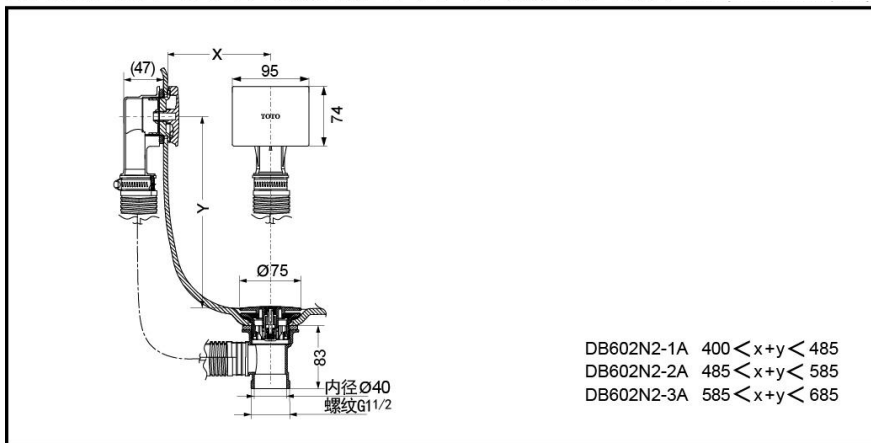

DB602N2-1A DB602N2-2A DB602N2-3A Bathtub Drainage

TOTO(CHINA) CO.,LTD. All rights reserved.