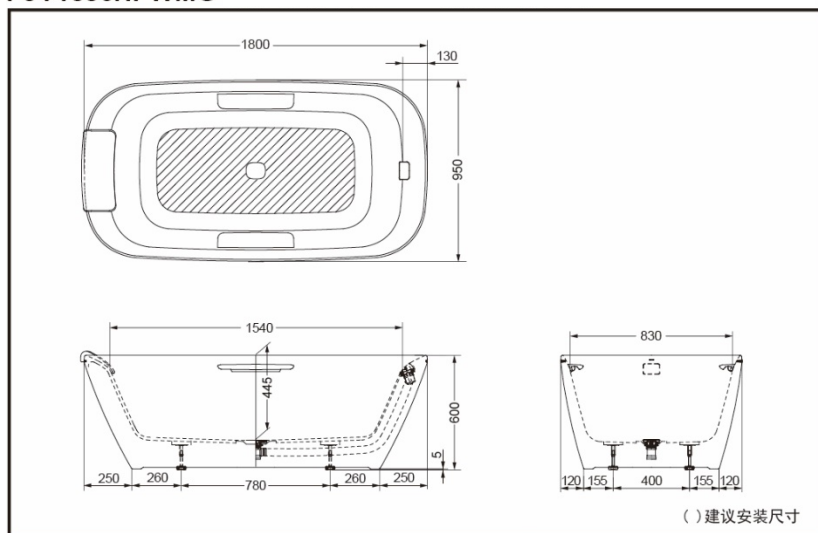

FEATURES

- •NEOREST series reinforced marble bathtub.
- •Seamless bathtub edge with trendy handle and unique drainage fittings.
- •Elegant decoration.
- •Glazed surface makes dirty hard to stay.
- •Skid-proof design.

PJY1886HPWMN
PJY1886HPWMG Reinforced Marble Bathtub(NEOREST series)