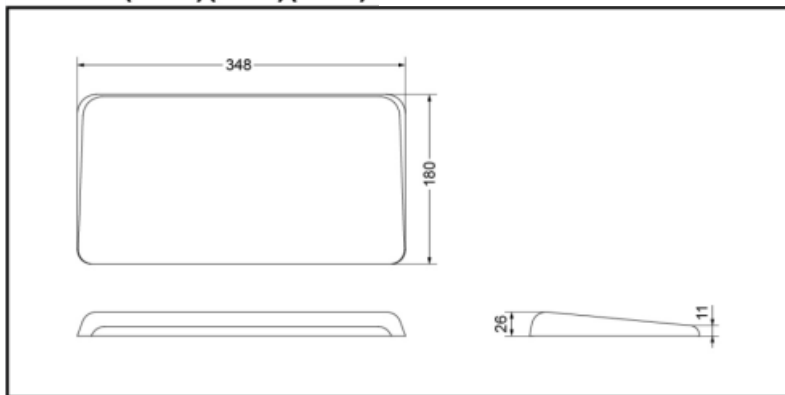

NTP016(#CH)(#SK)(#LO) Bathtub Headrest

*TOTO(CHINA) CO.,LTD. All rights reserved.

FEATURES

- Simple design but stays with the trend.
- New material with nice springiness reveals the user friend part of this product.
- Body fitted design enlarges your enjoyment.

SPECIFICS

Size:348*180*26mm

OTHERS

Recommend fittings:
TOTO Bathtubs