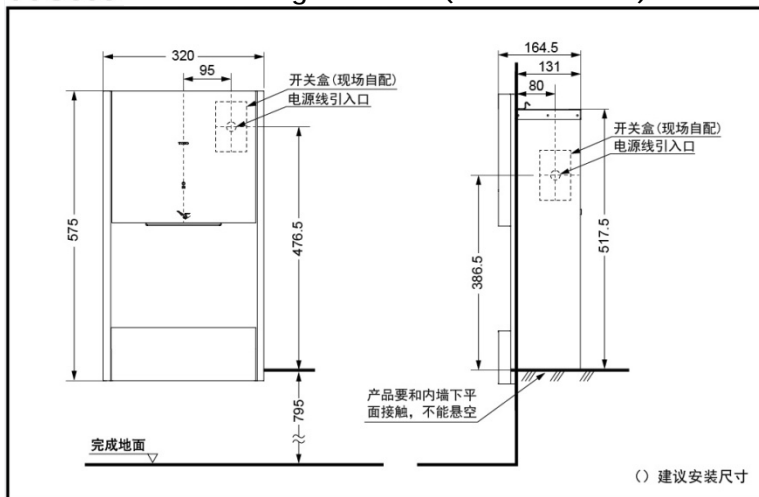

TYC603

FEATURES

- With built-in PTC heater, faster to dry
- Quicker and Quieter.
- An environment-friendly low consumption.
- Wall embedded design creates a simple environment.
- Solid brushed stainless body panel gives a nice feeling.

TYC603 Quick Sensing Hand Drier (Wall Embedded)

*TOTO(CHINA) CO.,LTD. All rights reserved.

SPECIFICS

Size: 320*164*575mm

Rated power: 605W

Heater power: 230W