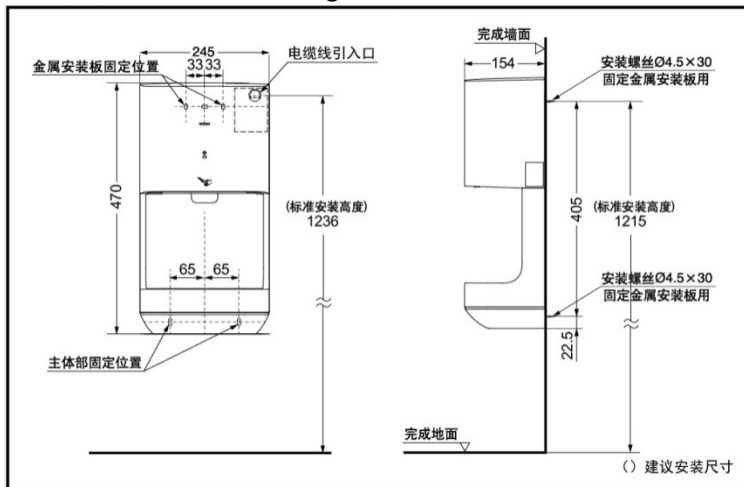

TYC323W

FEATURES

- With built-in PTC heater, faster to dry
- Quicker and Quieter.
- An environment-friendly low consumption.
- Fitted with a detachable water-receiving box which is easy to clean and can prevent water drops from splashing
- Fashion compact appearance.

TYC323W Quick Sensing Hand Drier

*TOTO(CHINA) CO.,LTD. All rights reserved.

SPECIFICS

Size: 245*154*470mm

Rated power: 605W

Heater power: 230W