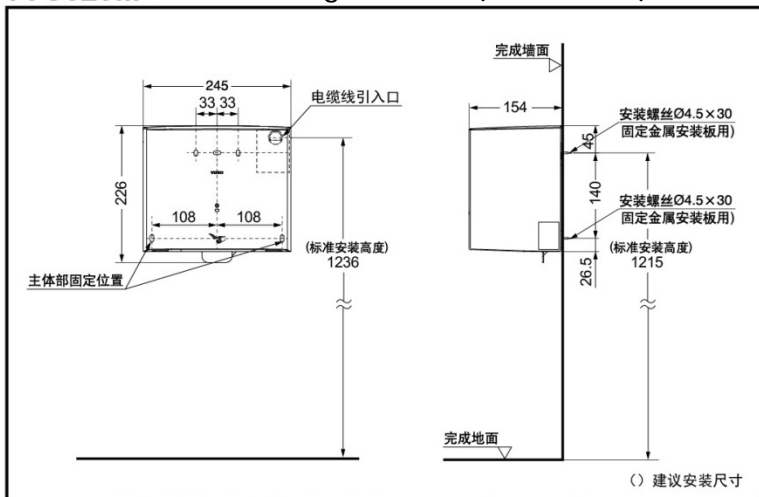

TYC323M Quick Sensing Hand Drier (Material Shell)

*TOTO(CHINA) CO.,LTD. All rights reserved.

SPECIFICS

Size: 245*154*226mm

Rated power: 620W

Heater power: 230W