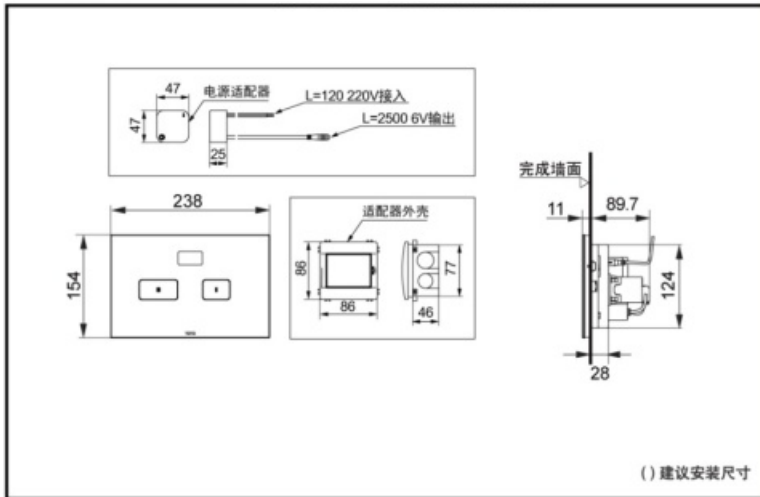

MB008W (WHITE)

MB008B (BLACK)

Auto
Functions

FEATURES

- Auto dual flush, water saving.
- Manual flush in case of power off.
- Elegantly designed glass panel.

MB008B/MB008W Sensor Panel for In-Wall Tank

*TOTO(CHINA) CO.,LTD. All rights reserved.

SPECIFICS

Size: 238*154*101mm

OTHERS

Recommend fittings :
Only with Sensor In-Wall
Tank :WH099/WH090