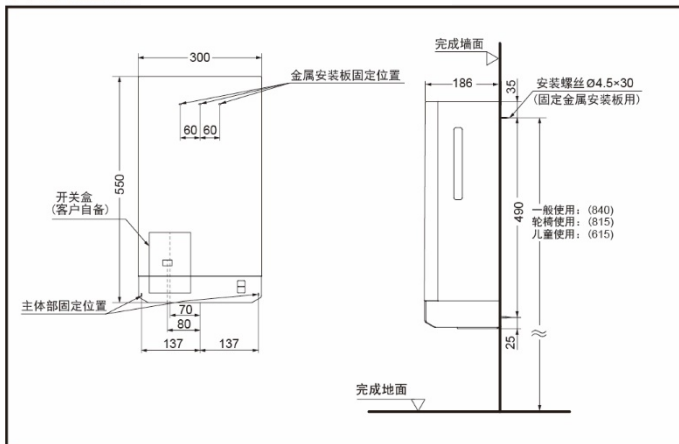

FEATURES

- Double high-speed wind.
- Smaller size can fit more complicated installing
- Fashion appearance.
- Reasonable air flow structure design can keep drops from splashing upwards.
- Demountable side shell makes it convenient to clean.

TYC422W High-Speed Hand Dryer