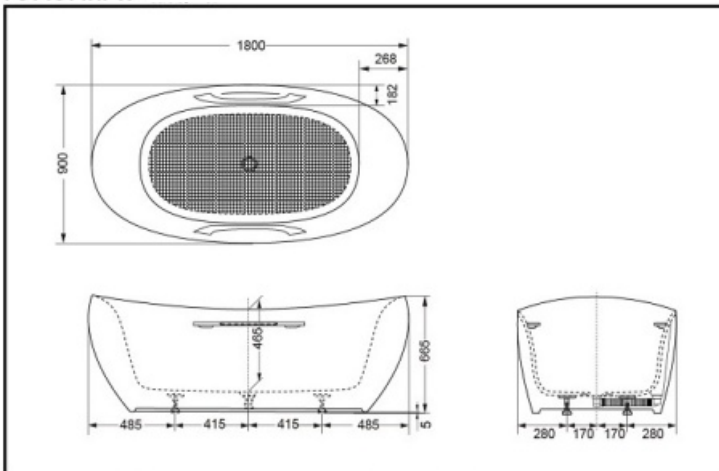

PJY1814PW (w/o handles)
PJY1814HPW (w/ handles)

Color: #GW (high gloss)
#MW (matte)

FEATURES

- Simple and elegant free standing bathtub.
- Egg-shape design provides a unique bathing experience.
- New reinforced marble material.
- Safe anti-slipping bottom.
- Special drainage fittings harmonized with the design style of the product.
- Special handle available.

PJY1814PW
PJY1814HPW Reinforced Marble Bathtub

*TOTO(CHINA) CO.,LTD. All rights reserved.

FEATURES

Size: 1800*900*665mm
Volume: 375L

OTHERS

Series:
Reinforced Marble series