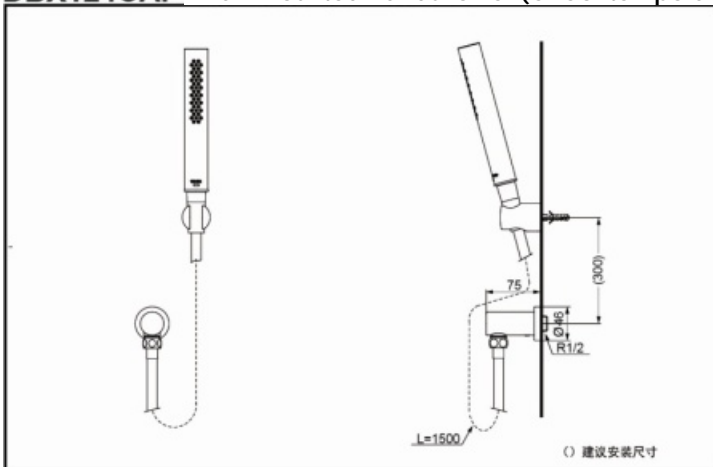

DBX124CAF Wall-Mounted Handshower (CI Contemporary Series)

*TOTO(CHINA) CO.,LTD. All rights reserved.

SPECIFICS

Water Supply:

0.05MPa(dynamic pressure) ~
0.75MPa(static pressure)

OTHERS

Series: CI Contemporary Series