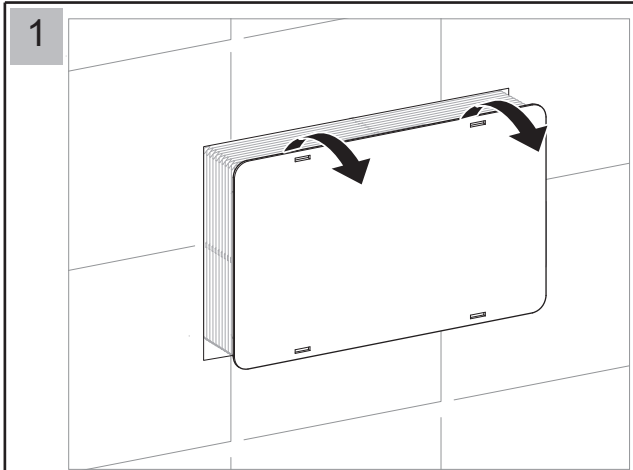

TOTO

手动隐藏式水箱工作面板安装说明书

INSTALLATION INSTRUCTION FOR MANUALACTUATOR PLATE