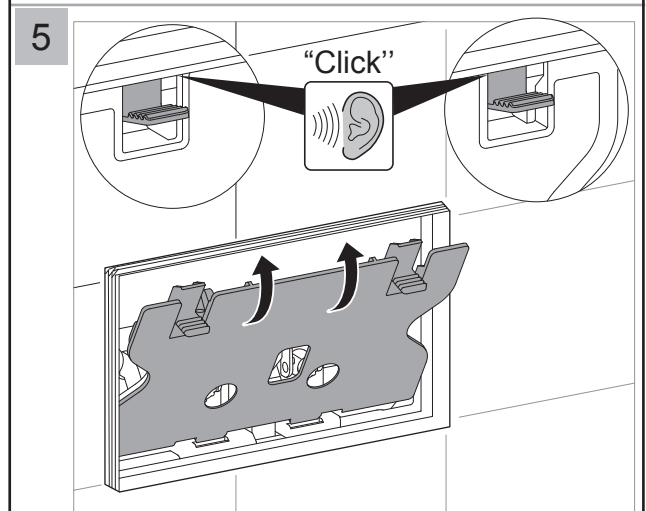

TOTO

手动隐藏式水箱工作面板安装说明书

INSTALLATION INSTRUCTION FOR MANUALACTUATOR PLATE