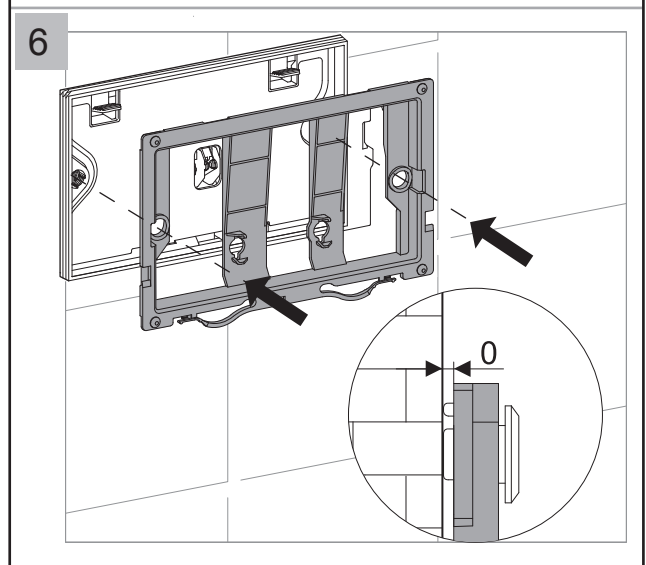

TOTO

手动隐藏式水箱工作面板安装说明书

INSTALLATION INSTRUCTION FOR MANUALACTUATOR PLATE