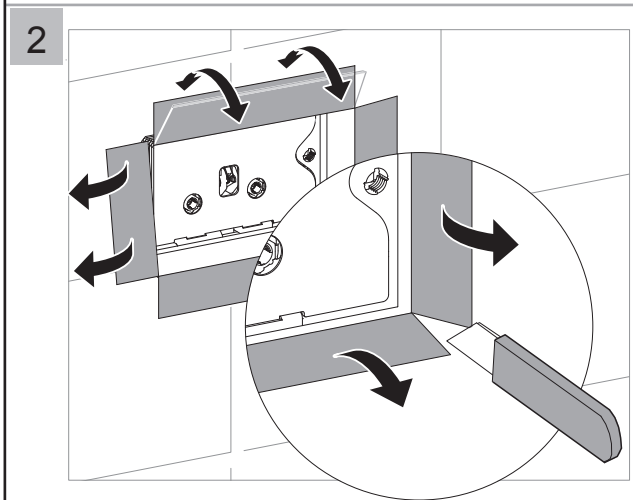

TOTO

手动隐藏式水箱工作面板安装说明书

INSTALLATION INSTRUCTION FOR MANUALACTUATOR PLATE