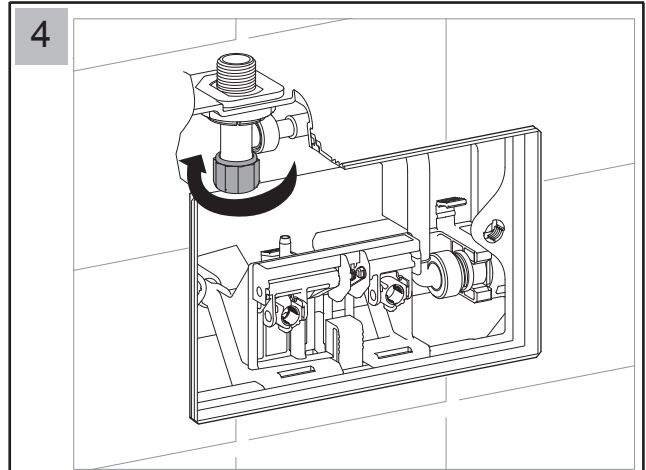

TOTO

手动隐藏式水箱工作面板安装说明书

INSTALLATION INSTRUCTION FOR MANUALACTUATOR PLATE