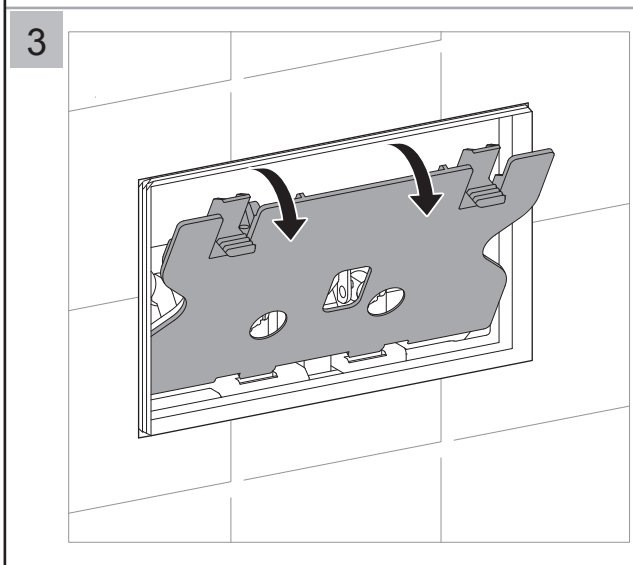

TOTO

手动隐藏式水箱工作面板安装说明书

INSTALLATION INSTRUCTION FOR MANUALACTUATOR PLATE