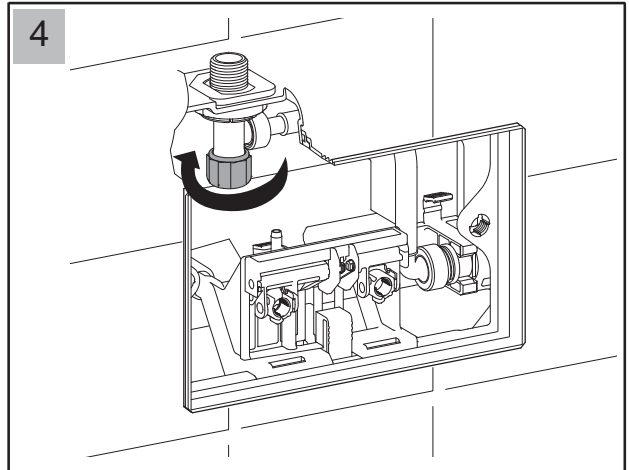

按钮面板安装说明书

The installing instruction of the button panel

注：安装按钮面板前要确认瓷砖面及座厕已安装完成。

Note: Please confirm tiles and toilet bowl have been finished installation before installing the button panel

按钮面板规格：242 X 156 mm

The specification of button panel is 242 X 156 mm

按钮面板安装说明书

The installing instruction of the button panel

注：安装按钮面板前要确认瓷砖面及座厕已安装完成。

Note: Please confirm tiles and toilet bowl have been finished installation before installing the button panel

按钮面板规格：242 X 156 mm

The specification of button panel is 242 X 156 mm