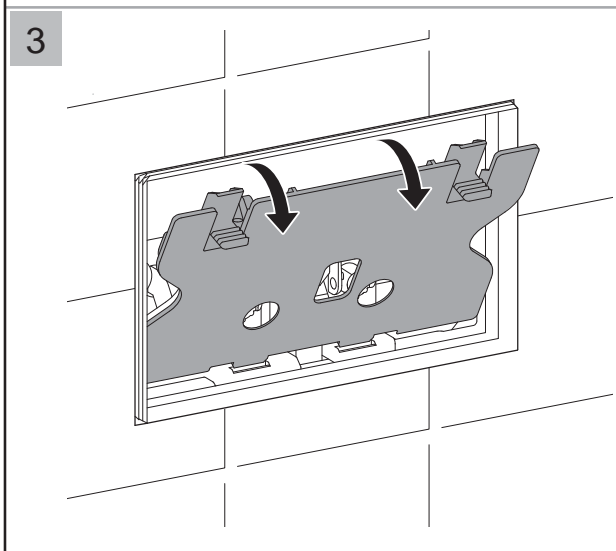

按钮面板安装说明书

The installing instruction of the button panel

注：安装按钮面板前要确认瓷砖面及座厕已安装完成。

Note: Please confirm tiles and toilet bowl have been finished installation before installing the button panel

按钮面板规格：242 X 156 mm

The specification of button panel is 242 X 156 mm

按钮面板安装说明书

The installing instruction of the button panel

注：安装按钮面板前要确认瓷砖面及座厕已安装完成。

Note: Please confirm tiles and toilet bowl have been finished installation before installing the button panel

按钮面板规格：242 X 156 mm

The specification of button panel is 242 X 156 mm