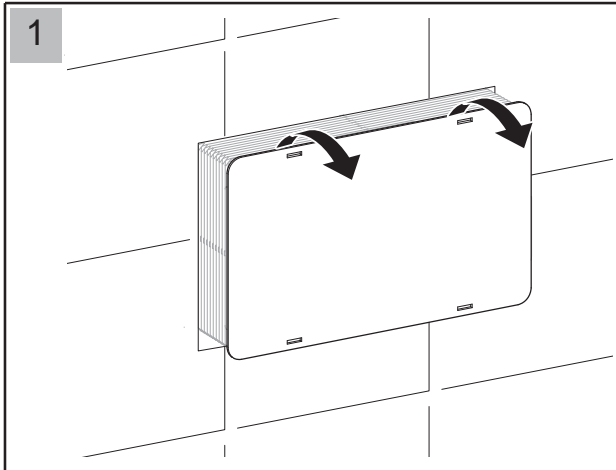

按钮面板安装说明书

The installing instruction of the button panel

注：安装按钮面板前要确认瓷砖面及座厕已安装完成。

Note: Please confirm tiles and toilet bowl have been finished installation before installing the button panel

按钮面板规格：242 X 156 mm

The specification of button panel is 242 X 156 mm

按钮面板安装说明书

The installing instruction of the button panel

注：安装按钮面板前要确认瓷砖面及座厕已安装完成。

Note: Please confirm tiles and toilet bowl have been finished installation before installing the button panel

按钮面板规格：242 X 156 mm

The specification of button panel is 242 X 156 mm