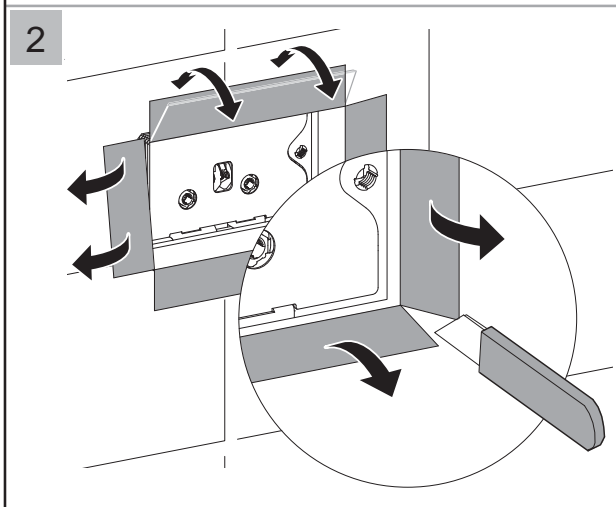

按钮面板安装说明书

The installing instruction of the button panel

注：安装按钮面板前要确认瓷砖面及座厕已安装完成。

Note: Please confirm tiles and toilet bowl have been finished installation before installing the button panel

按钮面板规格：242 X 156 mm

The specification of button panel is 242 X 156 mm

按钮面板安装说明书

The installing instruction of the button panel

注：安装按钮面板前要确认瓷砖面及座厕已安装完成。

Note: Please confirm tiles and toilet bowl have been finished installation before installing the button panel

按钮面板规格：242 X 156 mm

The specification of button panel is 242 X 156 mm