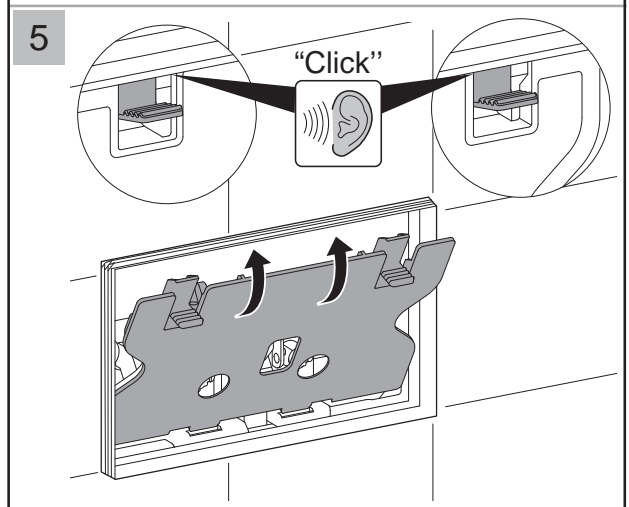

按钮面板安装说明书

The installing instruction of the button panel

注：安装按钮面板前要确认瓷砖面及座厕已安装完成。

Note: Please confirm tiles and toilet bowl have been finished installation before installing the button panel

按钮面板规格：242 X 156 mm

The specification of button panel is 242 X 156 mm

按钮面板安装说明书

The installing instruction of the button panel

注：安装按钮面板前要确认瓷砖面及座厕已安装完成。

Note: Please confirm tiles and toilet bowl have been finished installation before installing the button panel