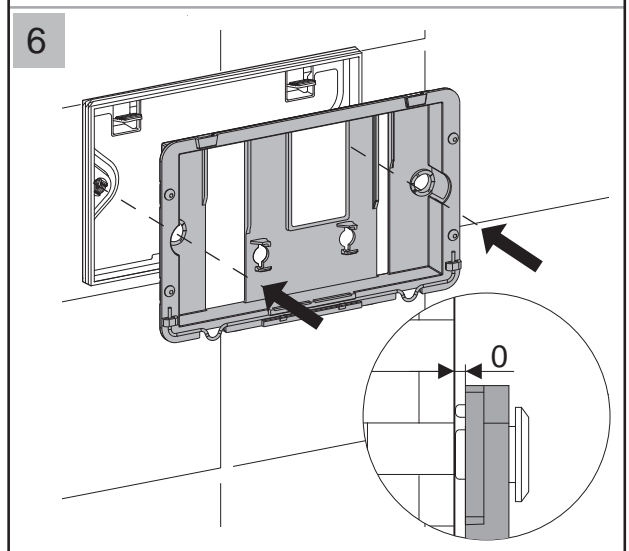

按钮面板安装说明书

The installing instruction of the button panel

注：安装按钮面板前要确认瓷砖面及座厕已安装完成。

Note: Please confirm tiles and toilet bowl have been finished installation before installing the button panel

按钮面板规格：242 X 156 mm

The specification of button panel is 242 X 156 mm

按钮面板安装说明书

The installing instruction of the button panel

注：安装按钮面板前要确认瓷砖面及座厕已安装完成。

Note: Please confirm tiles and toilet bowl have been finished installation before installing the button panel

按钮面板规格：242 X 156 mm

The specification of button panel is 242 X 156 mm