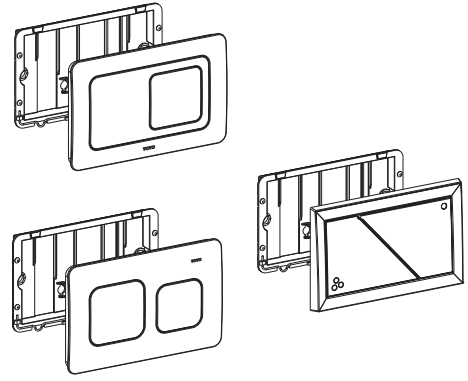

按钮面板安装说明书

The installing instruction of the button panel

注：安装按钮面板前要确认瓷砖面及座厕已安装完成。

Note: Please confirm tiles and toilet bowl have been finished installation before installing the button panel

按钮面板规格：242 X 156 mm

The specification of button panel is 242 X 156 mm

按钮面板安装说明书

The installing instruction of the button panel

注：安装按钮面板前要确认瓷砖面及座厕已安装完成。

Note: Please confirm tiles and toilet bowl have been finished installation before installing the button panel

按钮面板规格：242 X 156 mm

The specification of button panel is 242 X 156 mm